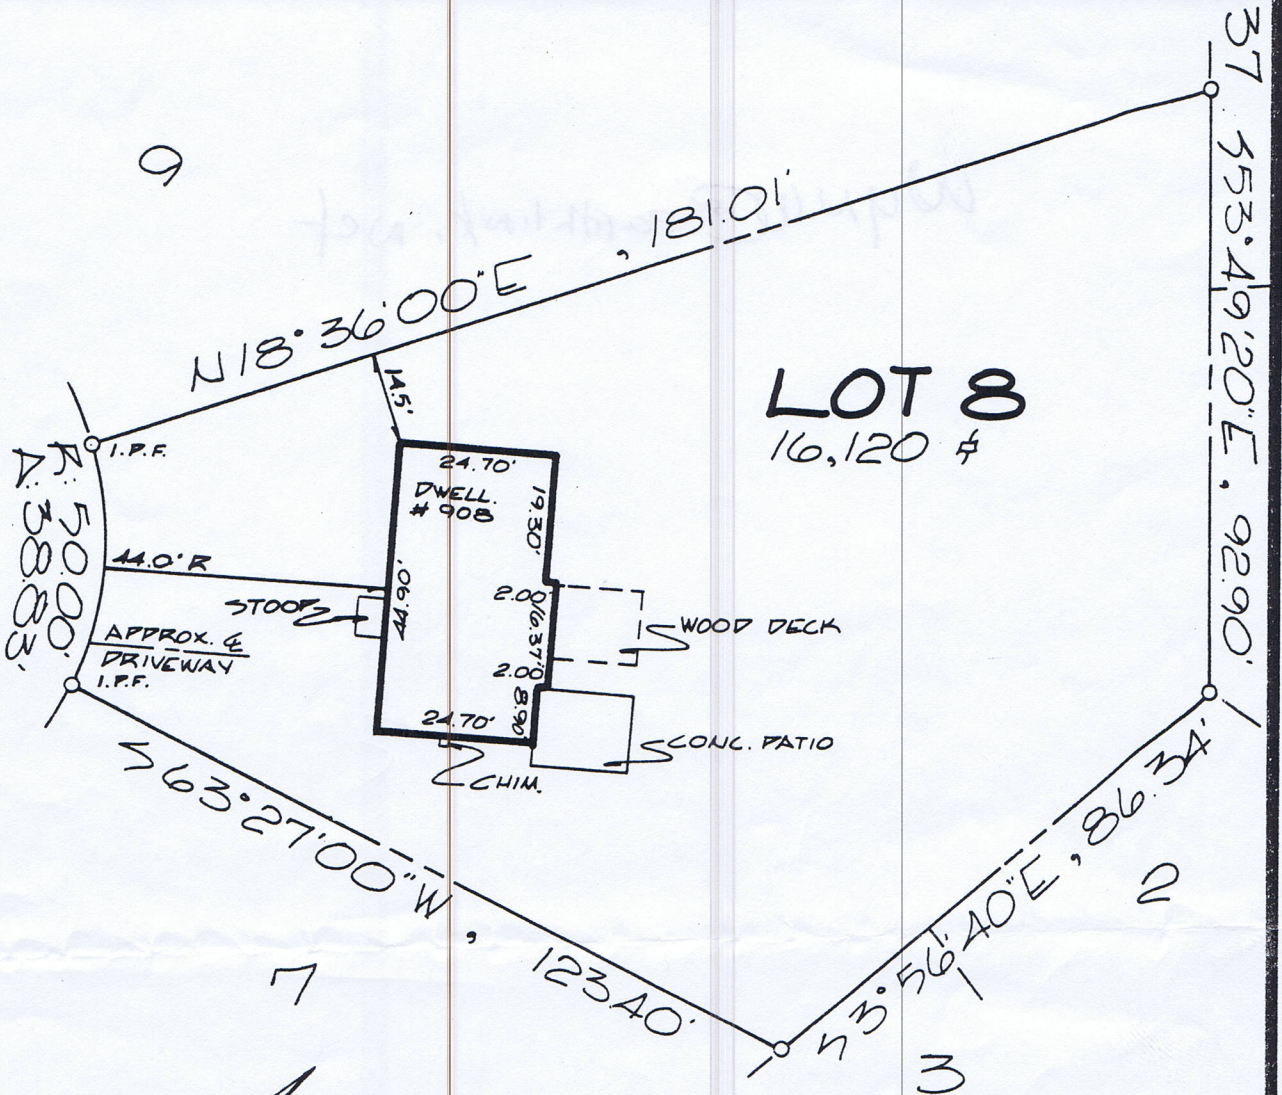

SYMPHOHY CIRCLE  
50' R/W

LOT 8  
16,120 #

HOUSE LOCATION  
 LOT 8, SECTION 1  
**VIENNA WOODS**  
 TOWN OF VIENNA  
 FAIRFAX COUNTY, VIRGINIA

SCALE: 1"=30'      DATE: 5/25/83

**DEWBERRY and DAVIS**

ENGINEERS - ARCHITECTS - SURVEYORS - PLANNERS  
 8401 ARLINGTON BOULEVARD, FAIRFAX, VIRGINIA

THIS HOUSE LOCATION SURVEY HAS BEEN PREPARED WITHOUT THE BENEFIT OF A TITLE REPORT AND DOES NOT PURPORT TO REFLECT ALL EASEMENTS, ENCUMBRANCES OR OTHER CIRCUMSTANCES AFFECTING THE TITLE TO THE SUBJECT PROPERTY AND IS NOT INTENDED TO BE USED AS AN AID FOR THE CONSTRUCTION OF FENCES OR ANY OTHER IMPROVEMENTS.

REFERENCE:      DRAWN BY: PCM

DB.3372 PG. 210      CHECKED BY: LER